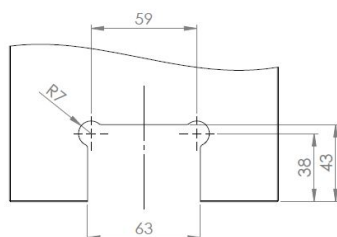

PRODUCT SHEET

Description:

Shower Hinge "Rio", Wall/Glass, Polished Brass, Offset Back , 8-10mm Glass Thickness, W/15 DG Angle Adjustment Function, & 25DG Return Function, Brass Material, Hidden Screws., Black Fiber Gaskets: 2 x 1mm & 2 x 2mm Thickness., Load Capacity Pr. Pair: 45kg

Item number:

15.23.885-0

Units	Box	Carton	HS Code	Barcode
Pcs.	1	20	8302100090	
				5704866501231

SISO A/S

Mileparken 11
DK-2740 Skovlunde
Denmark
VAT: 24786013

Phone +45 45 830 900

www.siso.dk
siso@siso.dk