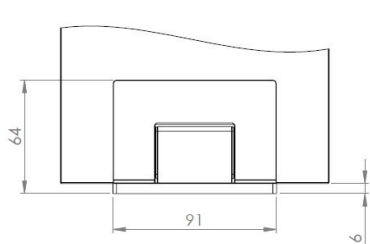

PRODUCT SHEET

Description:

Shower Hinge "Rio", Wall/Glass, Polished Brass, Offset Back , 8-10mm Glass Thickness, W/15 DG Angle Adjustment Function, & 25DG Return Function, Brass Material, Hidden Screws., Black Fiber Gaskets: 2 x 1mm & 2 x 2mm Thickness., Load Capacity Pr. Pair: 45kg

Item number:

15.23.885-0

Units	Box	Carton	HS Code	Barcode
Pcs.	1	20	8302100090	
				5704866501231

SISO A/S

Mileparken 11
DK-2740 Skovlunde
Denmark
VAT: 24786013

Phone +45 45 830 900

www.siso.dk
siso@siso.dk

Danske Bank
Nytorv Branch
Copenhagen
SWIFT: DABADKKK

Account no.
4180 3112 112936
IBAN Account
DK7230003112112936