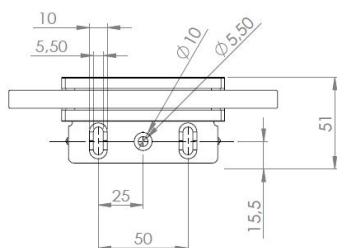

PRODUCT SHEET

Description:

Shower Hinge "Rio", Wall/Glass, Polished Brass, Offset Back , 8-10mm Glass Thickness, W/15 DG Angle Adjustment Function, & 25DG Return Function, Brass Material, Hidden Screws., Black Fiber Gaskets: 2 x 1mm & 2 x 2mm Thickness., Load Capacity Pr. Pair: 45kg

Item number:

15.23.885-0

Units	Box	Carton	HS Code	Barcode
Pcs.	1	20	8302100090	
				5704866501231

SISO A/S

Mileparken 11
DK-2740 Skovlunde
Denmark
VAT: 24786013

Phone +45 45 830 900

www.siso.dk
siso@siso.dk